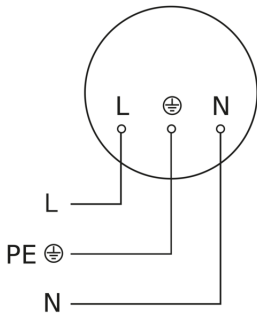

Sensor-switched LED outdoor light

L 605 S

with motion detector
EAN 4007841 065287
Article number 065287

Circuit diagram

Circuit diagram